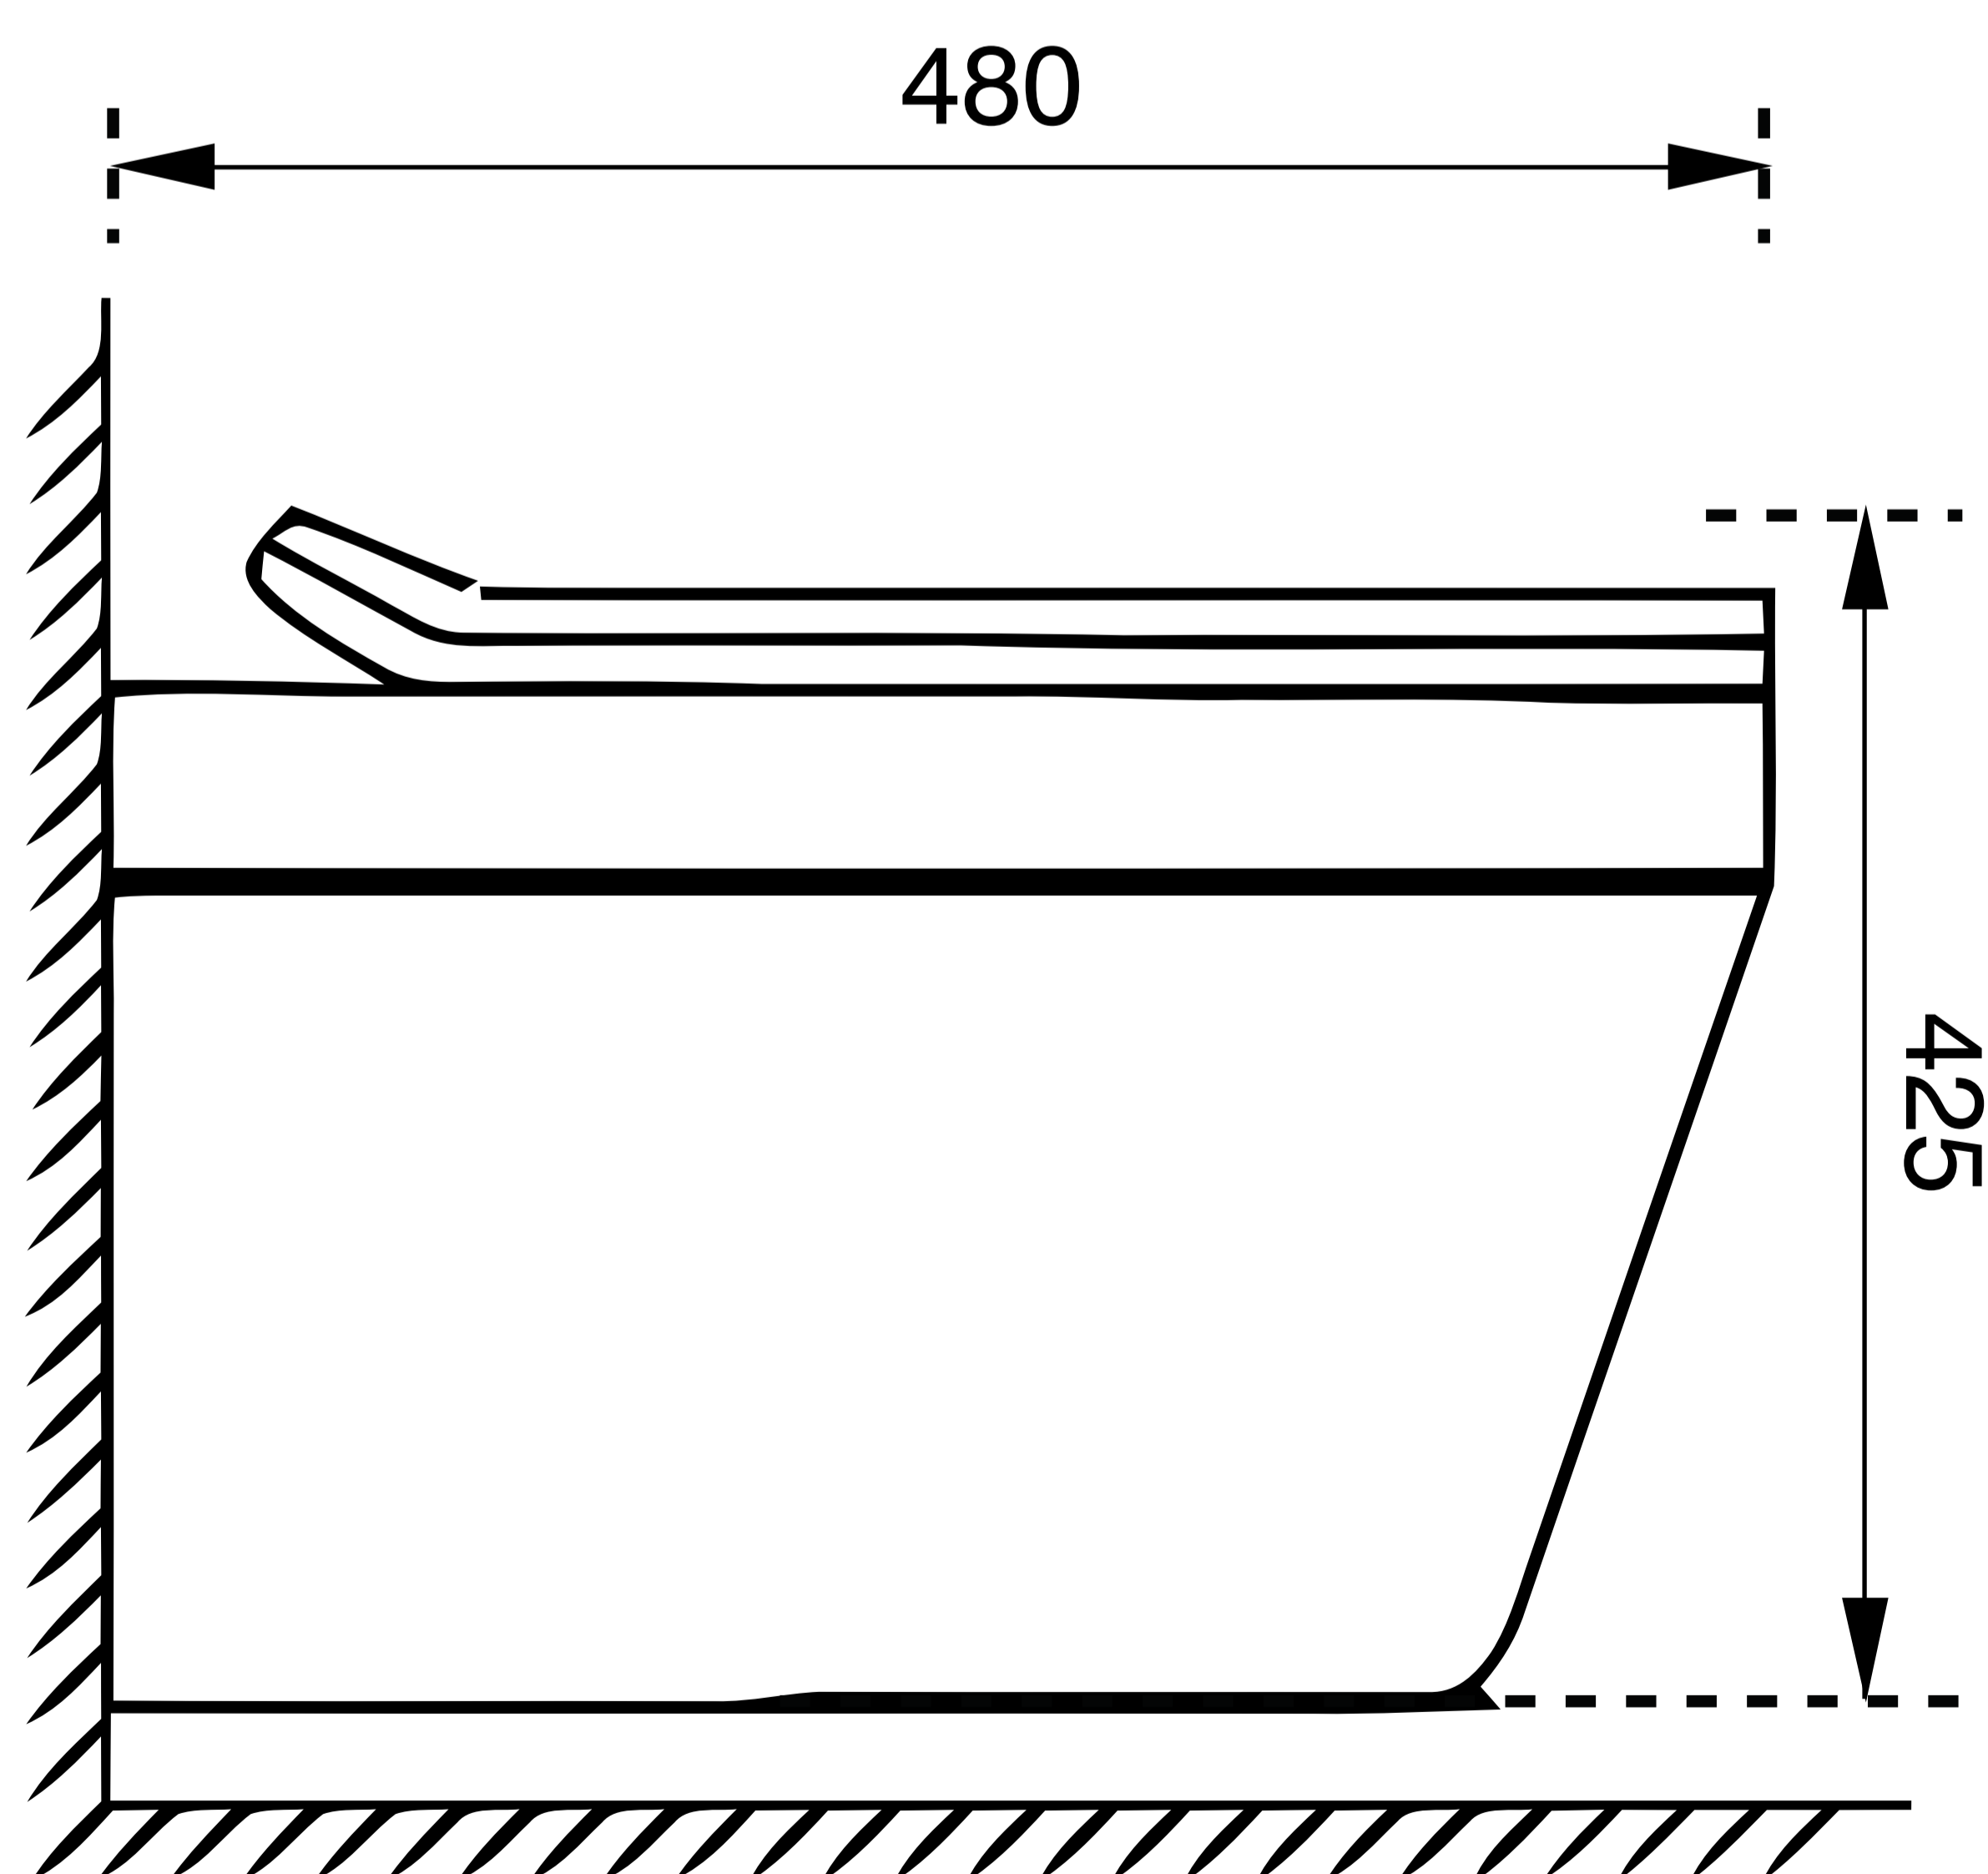

## WC With Slim UF Seat Cover

Product Code : 1810

### Technical Drawing

All dimension are in mm