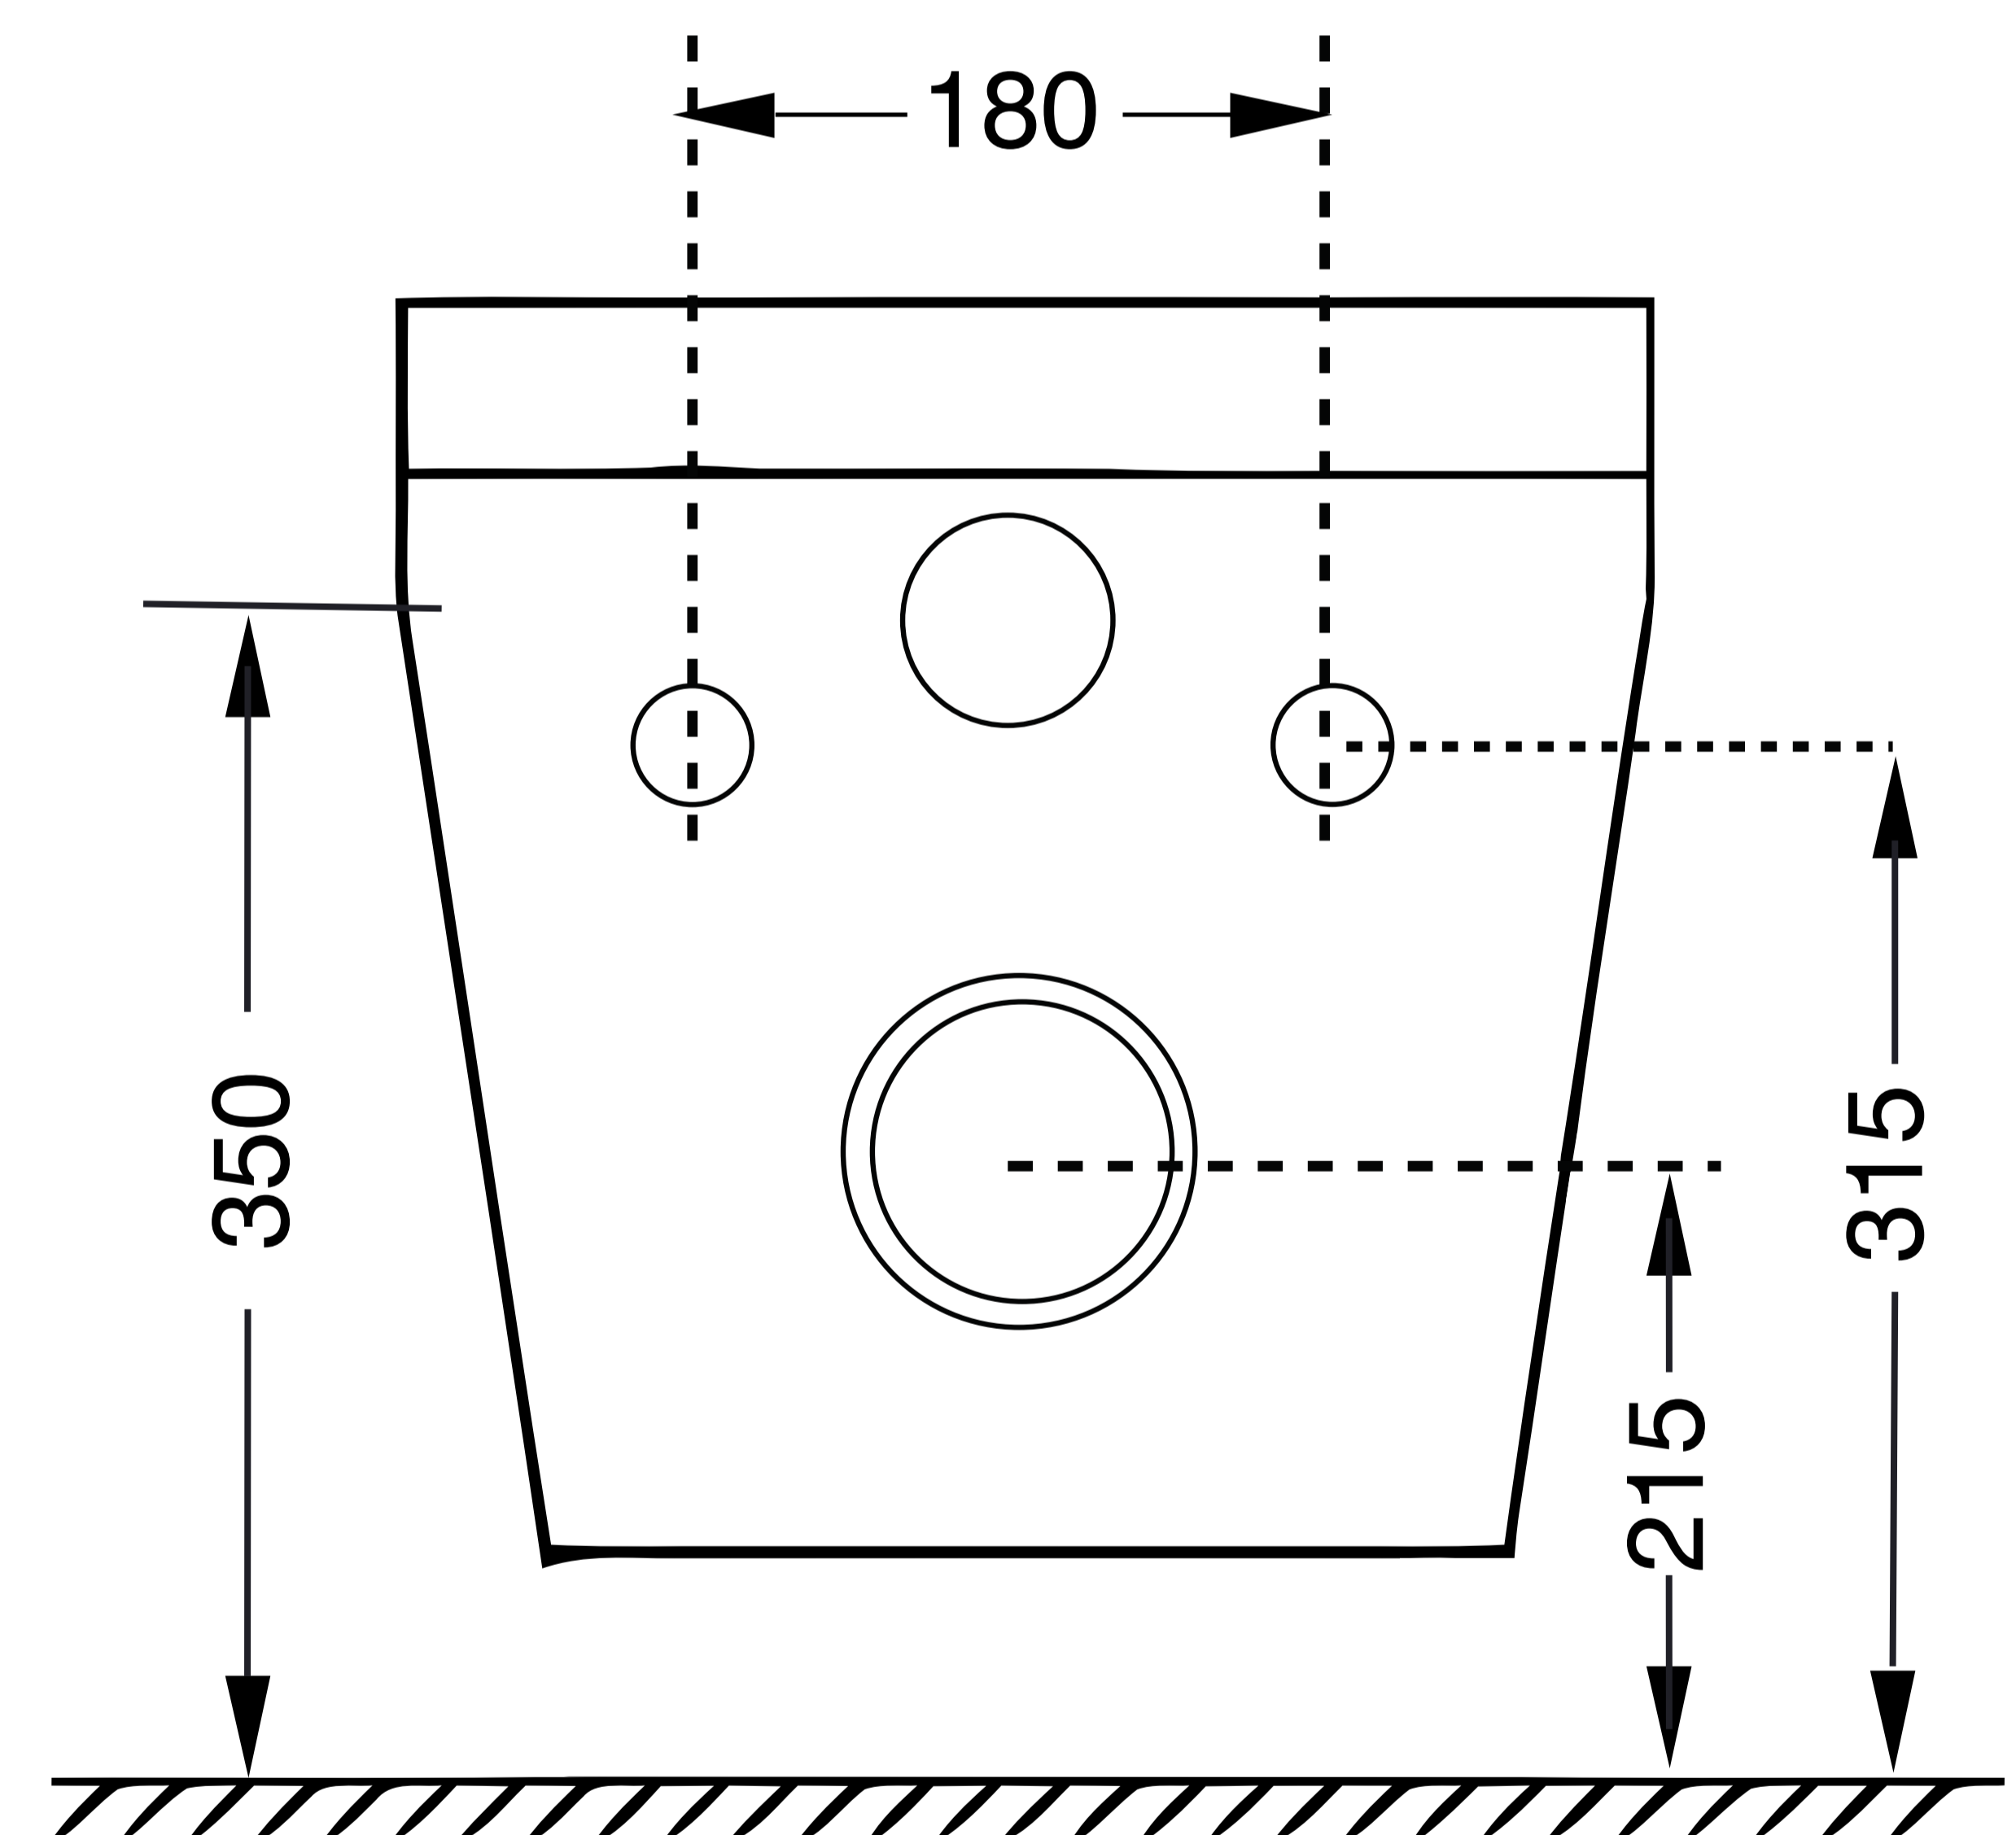

## WC With Slim UF Seat Cover

Product Code : 1810

### Technical Drawing

All dimension are in mm