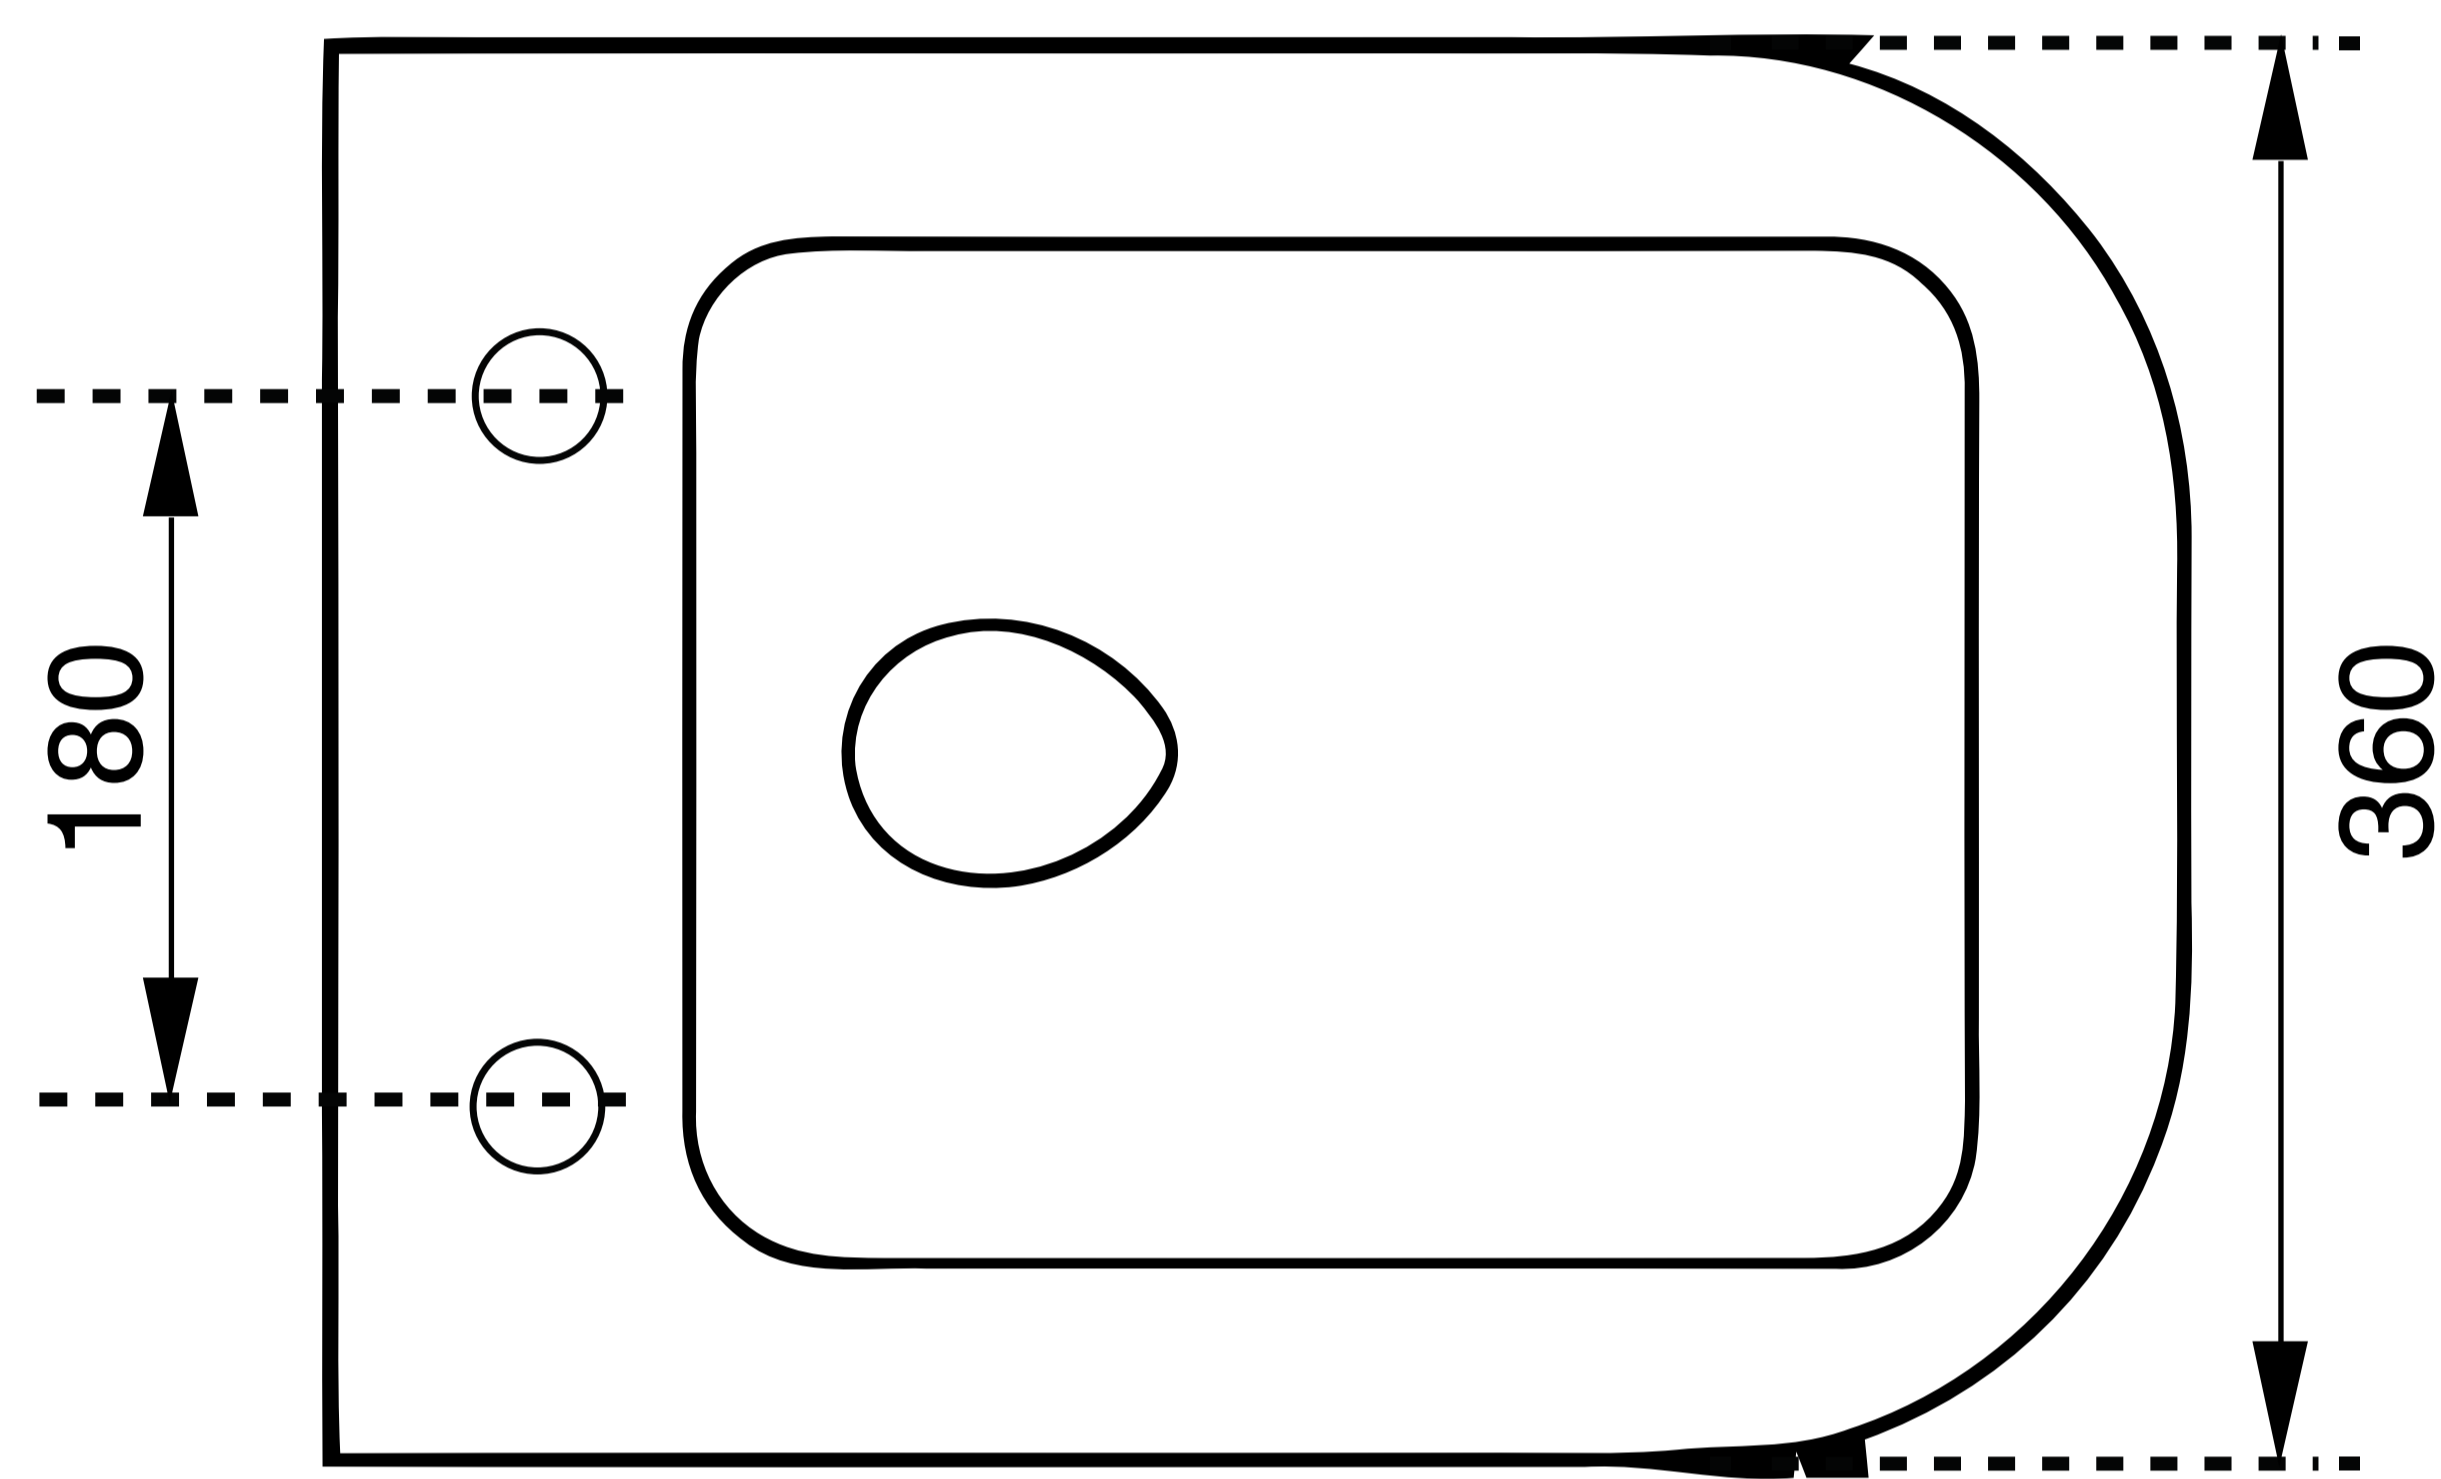

## WC With Slim UF Seat Cover

Product Code : 1810

### Technical Drawing

All dimension are in mm